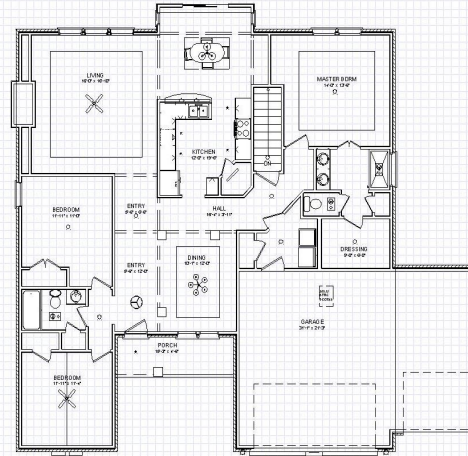

2462 Sydney Bend Dr.

Reduced to \$249,900

3 Bedroom

2 Bath

3 Car Garage

Daylight Basement

Cul-de-sac Lot

Creek Setting

Miamisburg Schools

2411 Sydney Bend Dr.

Reduced to \$239,900

3 Bedroom

2 Bath

3 Car Garage

Daylight Basement

Large Yard