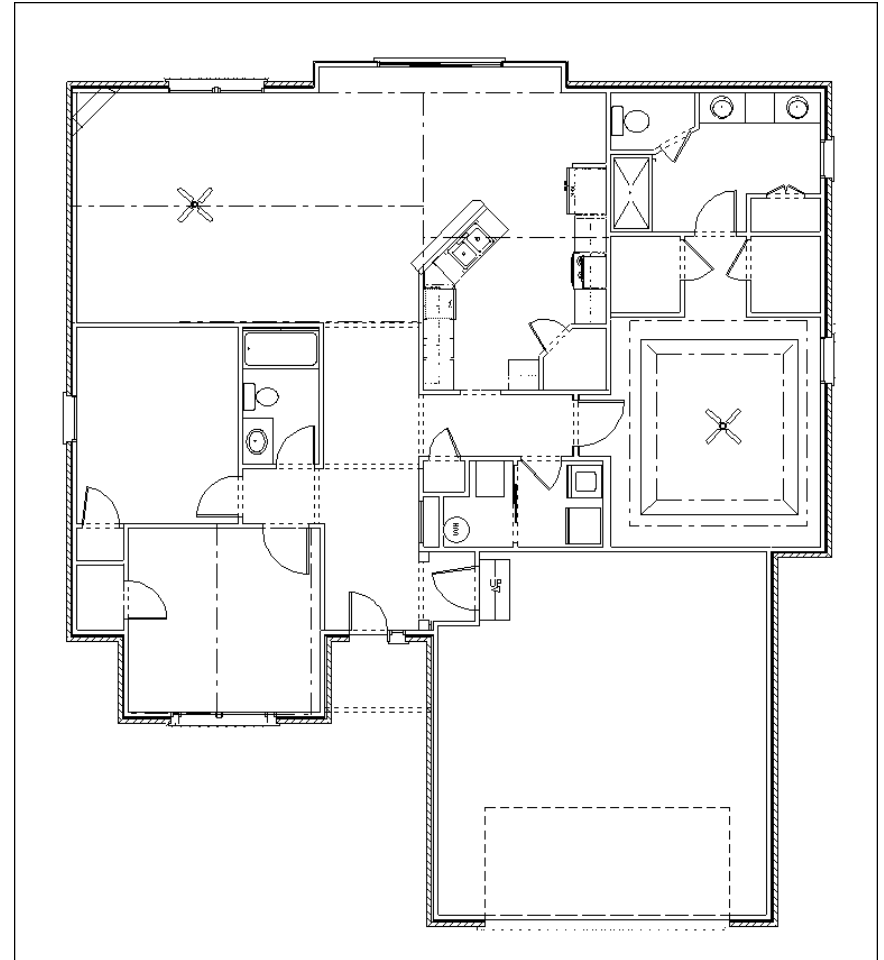

# *Lifestyle Homes “Anniversary Series”*

- *The “Crystal” starting at \$239,900*
- *Maintenance free living*
- *Open architecture split bedroom floor plans*
- *Multi dimensional pan, tray & high ceilings*
- *High efficiency Kolbe wood windows*
- *Rich maple cabinetry w/ granite surface tops*
- *Distinctive interior trim & stone fireplace*
- *Luxury owners suite*
- *Professional landscaping & irrigation*
- *Energy Star® compliant*