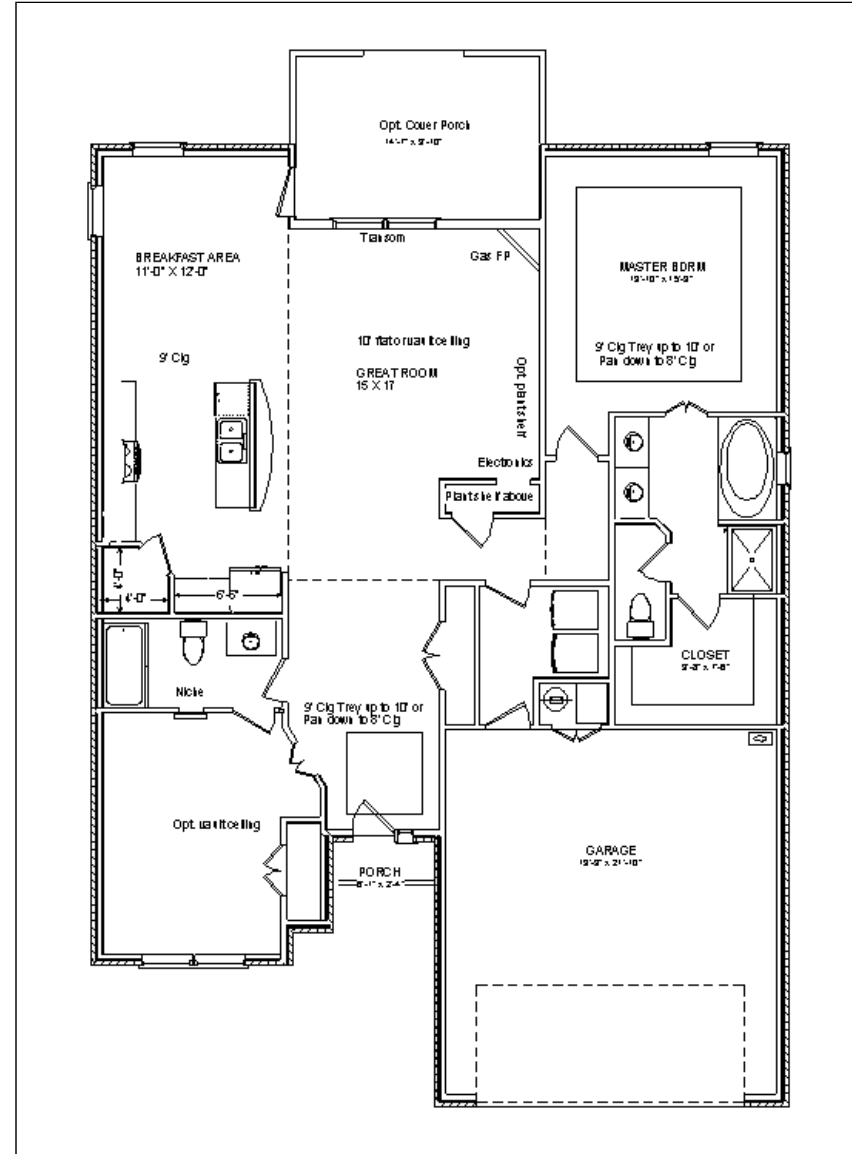

# “Anniversary Series”

- The “PEARL” starting at \$199,900
- Open architecture split bedroom floor plans
- 2 Bedroom, 2 bath (approx. 1600sf)
- Rich hardwood with granite countertops
- Distinctive interior trim, finishes & hardware
- Designer lighting & flooring
- Luxury owners suite tailored to your comforts
- Professional landscaping & irrigation
- Energy Star® compliant