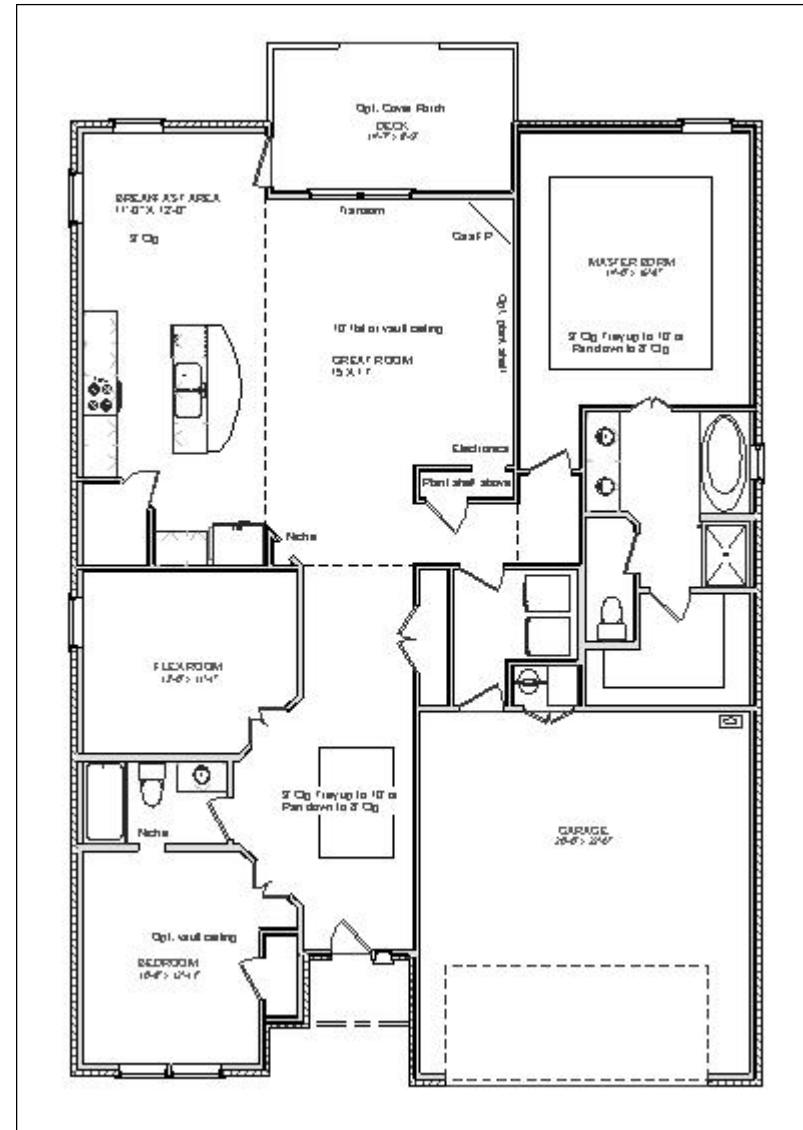

Lifestyle Homes “Anniversary Series”

- The “Platinum” starting at \$254,900
- Maintenance free living
- Open architecture split bedroom floor plans
- Multi dimensional pan, tray & high ceilings
- High efficiency Kolbe wood windows
- Rich maple cabinetry w/ granite surface tops
- Distinctive interior trim & stone fireplace
- Luxury owners suite
- Professional landscaping & irrigation
- Energy Star® compliant