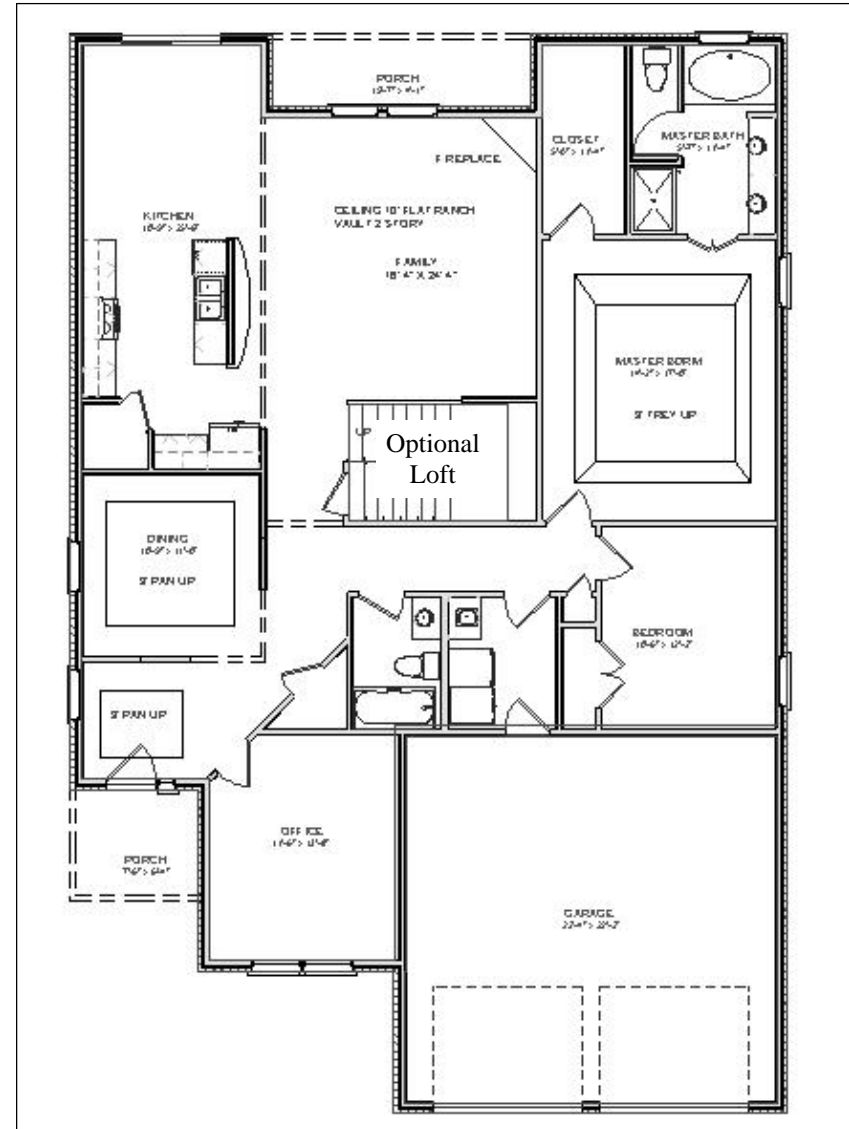

# Lifestyle Homes “Anniversary Series”

- The “Ruby” starting at \$249,900, with loft \$283,900
- Maintenance free living
- Open architecture split bedroom floor plans
- Multi dimensional pan, tray & high ceilings
- High efficiency Kolbe wood windows
- Rich maple cabinetry w/ granite surface tops
- Distinctive interior trim & stone fireplace
- Luxury owners suite
- Professional landscaping & irrigation
- Energy Star® compliant