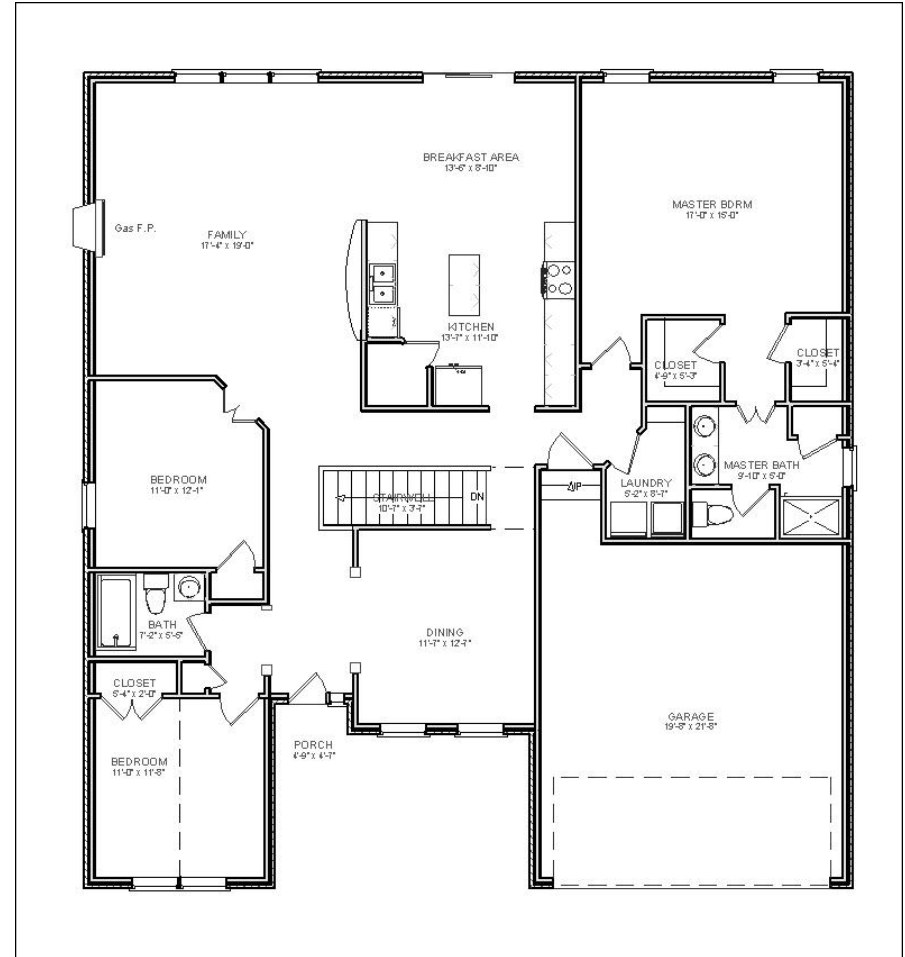

# Lifestyle Homes “Anniversary Series”

- The “Sapphire” starting at \$264,900
- Maintenance free living
- Open architecture split bedroom floor plans
- Multi dimensional pan, tray & high ceilings
- High efficiency Kolbe wood windows
- Rich maple cabinetry w/ granite surface tops
- Distinctive interior trim & stone fireplace
- Luxury owners suite
- Professional landscaping & irrigation
- Energy Star® compliant